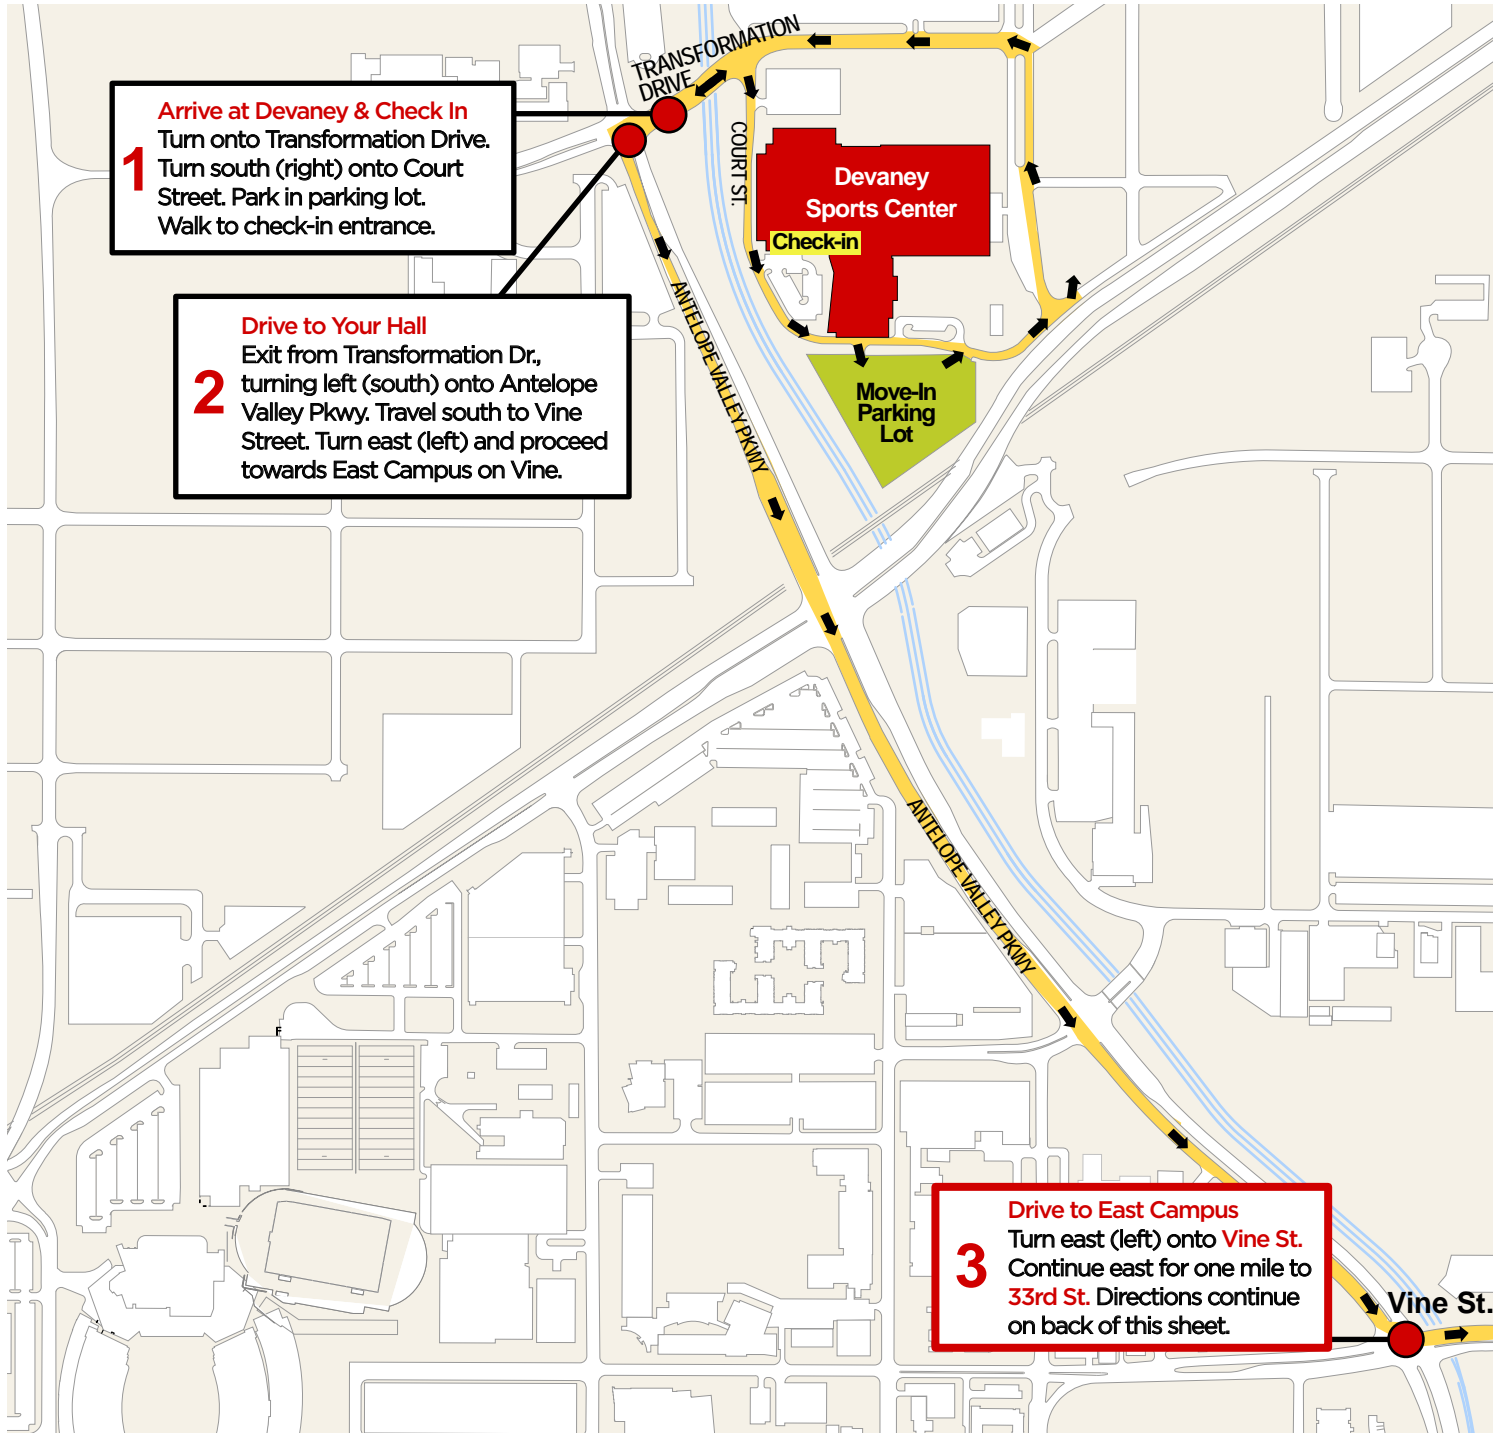

Massengale Residential Center & Love Memorial

MOVE-IN

→ STREET DIRECTION

Do not use GPS! (Google Maps, Waze, etc.)

Vehicles need to flow in a specific direction to unload. Using your GPS to navigate to your hall could send you the wrong way into the unloading queue.

UNIVERSITY HOUSING

go.unl.edu/movein

Massengale Residential Center & Love Memorial

MOVE-IN

→ STREET DIRECTION

Do not use GPS! (Google Maps, Waze, etc.)

Vehicles need to flow in a specific direction to unload. Using your GPS to navigate to your hall could send you the wrong way into the unloading queue.