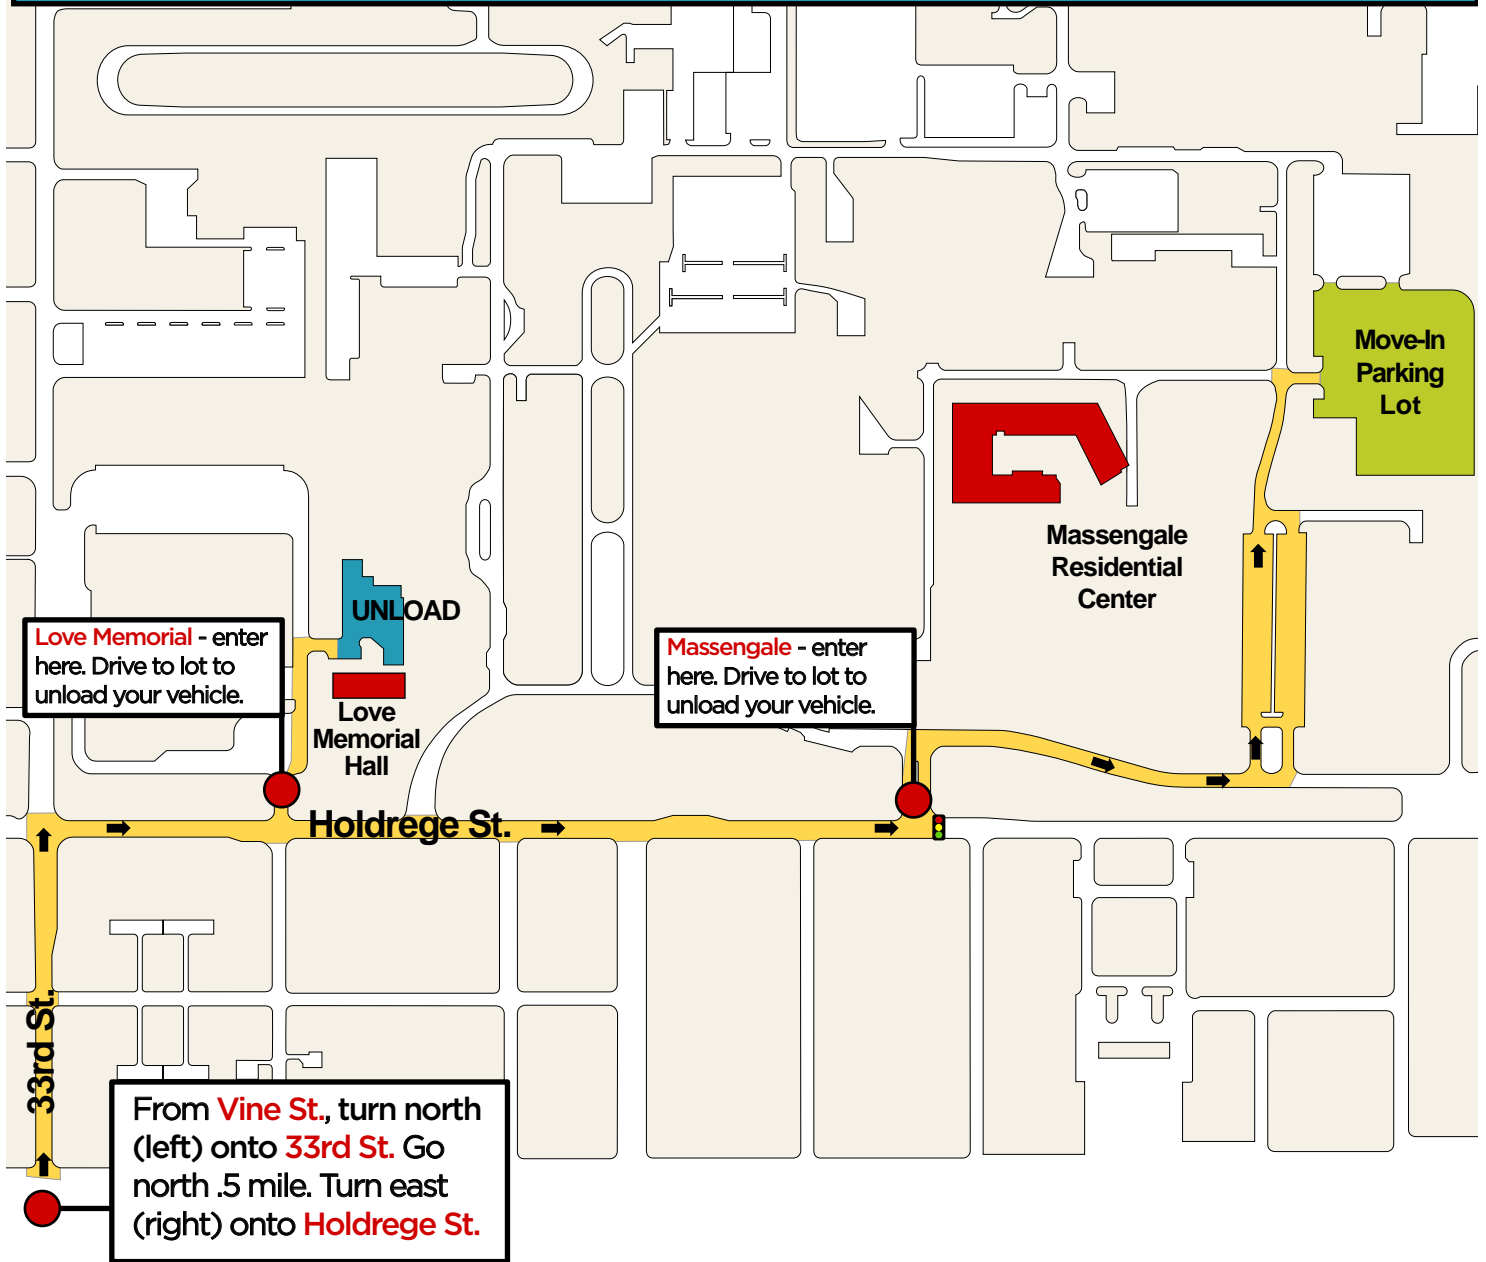

Massengale Residential Center & Love Memorial

MOVE-IN

→ STREET DIRECTION

Do not use GPS! (Google Maps, Waze, etc.)

Vehicles need to flow in a specific direction to unload. Using your GPS to navigate to your hall could send you the wrong way into the unloading queue.

UNIVERSITY HOUSING

go.unl.edu/movein

Massengale Residential Center & Love Memorial

MOVE-IN

→ STREET DIRECTION

Do not use GPS! (Google Maps, Waze, etc.)

Vehicles need to flow in a specific direction to unload. Using your GPS to navigate to your hall could send you the wrong way into the unloading queue.